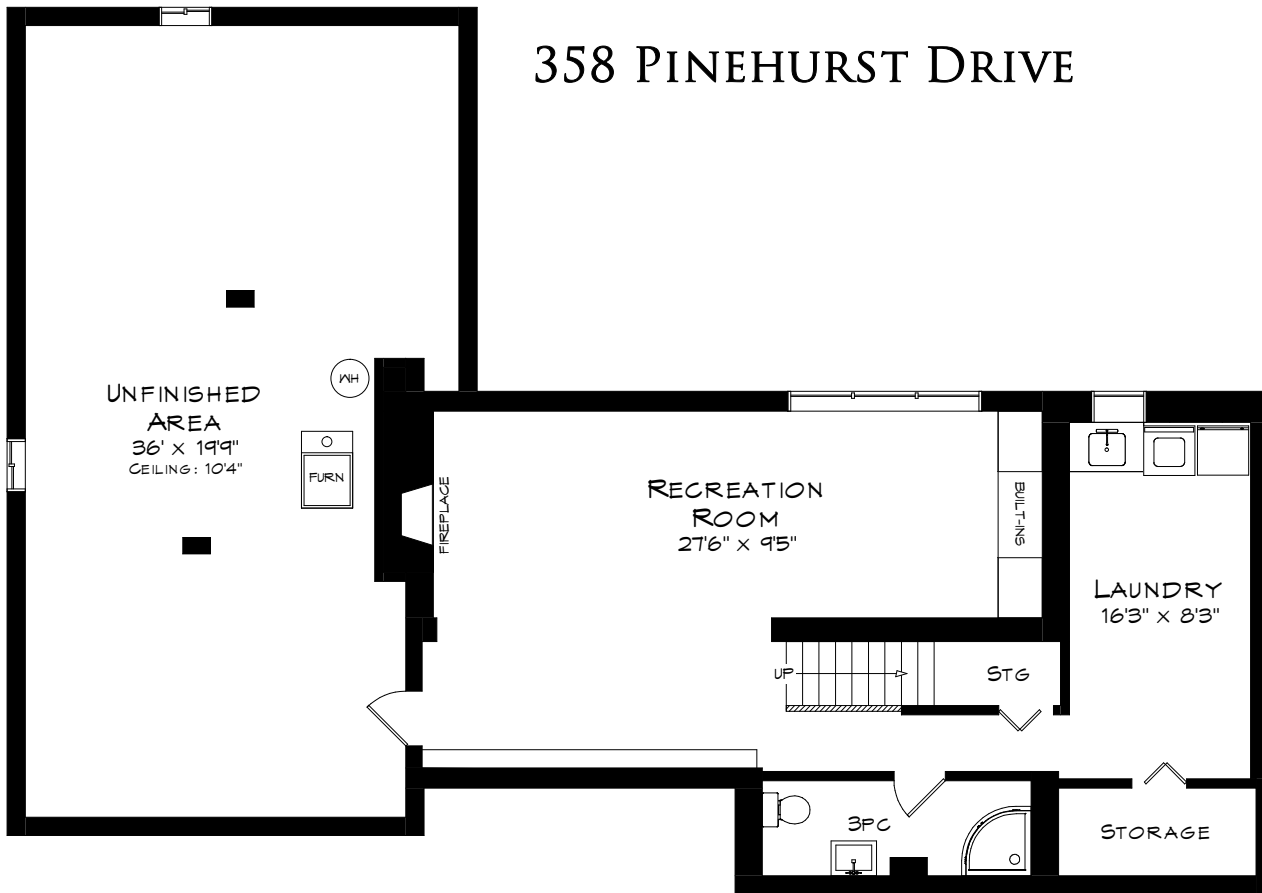

358 PINEHURST DRIVE

TOTAL SQUARE FOOTAGE
3,551 SQ.FT.

Measurements may not be 100% accurate
and should be used as a guideline only.
July - 2023

MAIN LEVEL
1,974 SQUARE FEET

GARAGE
526 SQUARE FEET

358 PINEHURST DRIVE

Measurements may not be 100% accurate
and should be used as a guideline only.
July - 2023

LOWER LEVEL
1,577 SQUARE FEET