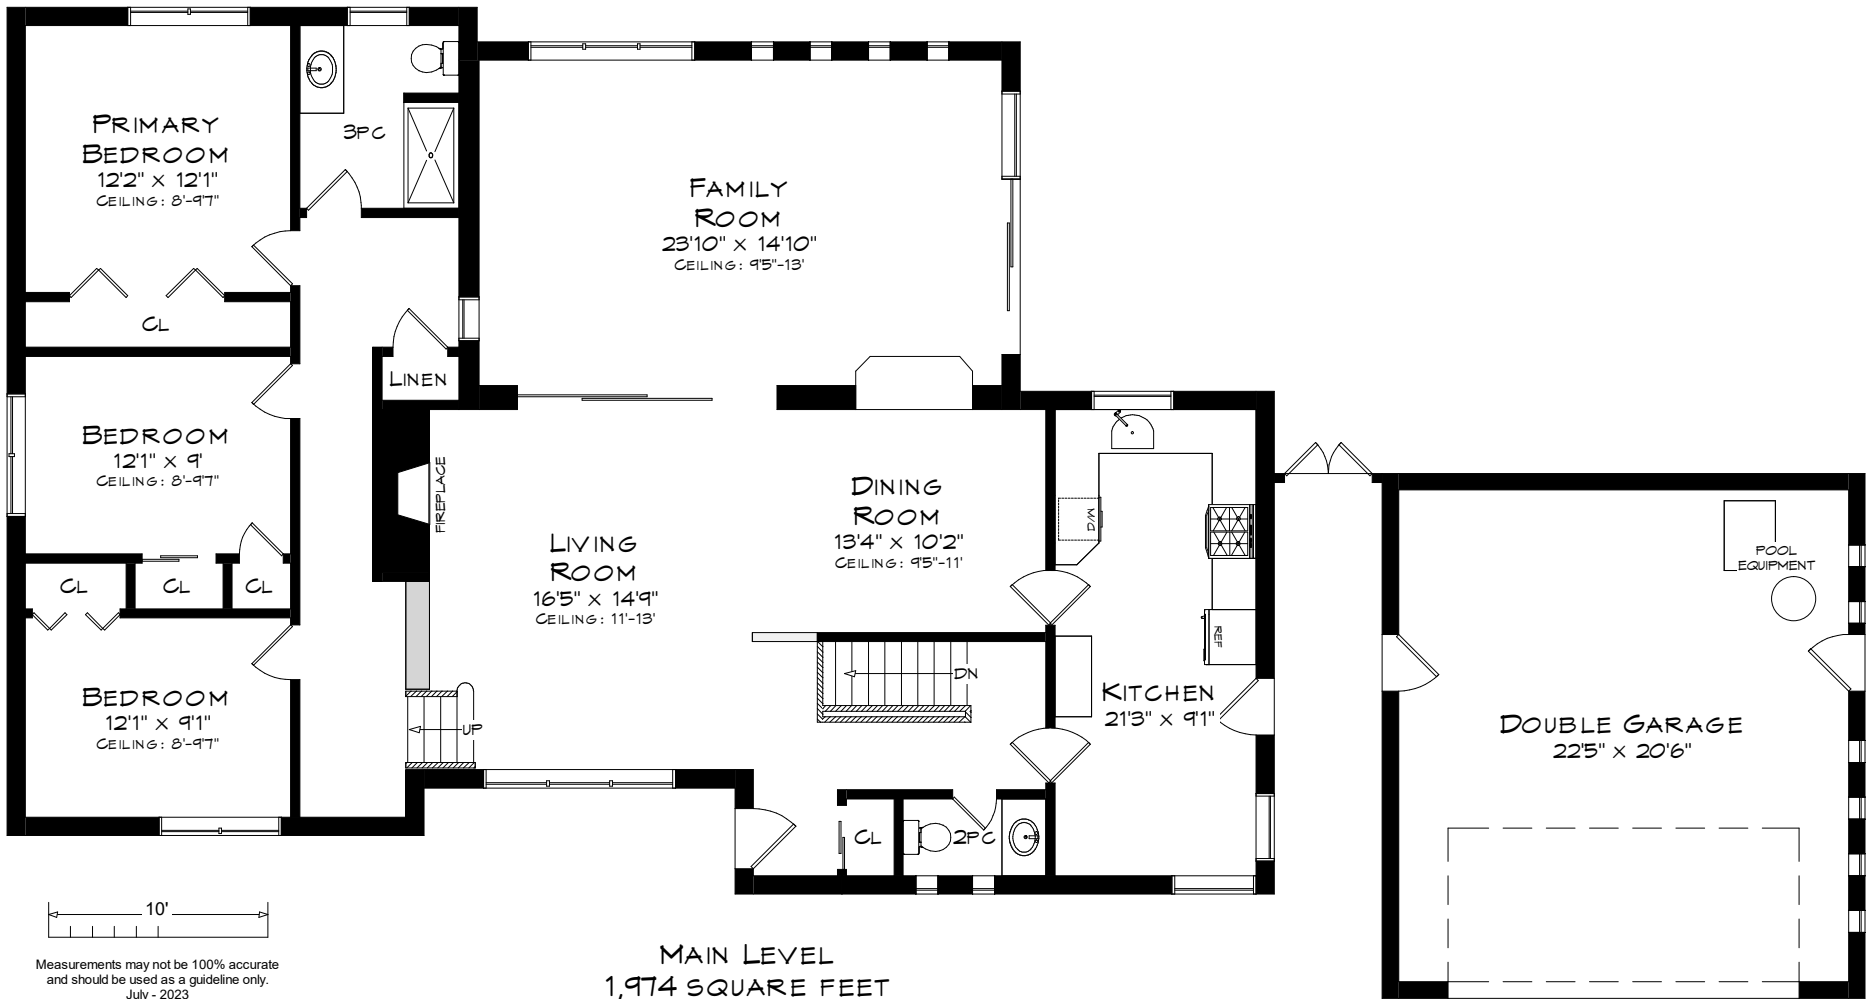

358 PINEHURST DRIVE

TOTAL SQUARE FOOTAGE
3,551 SQ.FT.

Measurements may not be 100% accurate
and should be used as a guideline only.
July - 2023

MAIN LEVEL
1,974 SQUARE FEET

GARAGE
526 SQUARE FEET

358 PINEHURST DRIVE

Measurements may not be 100% accurate
and should be used as a guideline only.
July - 2023

LOWER LEVEL
1,577 SQUARE FEET